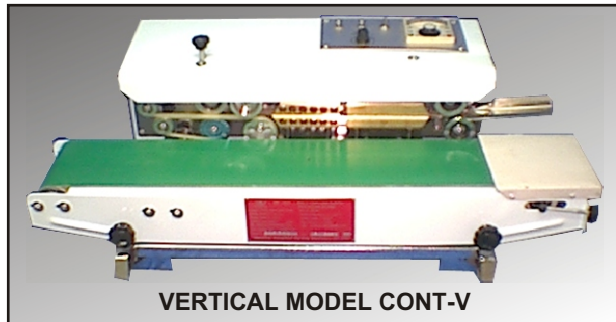

Kocho[®] CONTINUOUS SEALING MACHINE

Economy Models (For Fast Sealing of all types of Pouches / Packets)

For Pouch/ Bag Sealing

HORIZONTAL MODEL CONT-H

VERTICAL MODEL CONT-V

FEATURES

- ◆ High speed packet/pouch/bag sealing machine, with Conveyor.
- ◆ Ideal for all types of light to medium weight packets (upto 1-2 kg in wt.) Sealing Speed: Upto 20 Packets per minute.
- ◆ Attractive Machine Body & Smart, Compact Table-Top design.
- ◆ **NEW FEATURE** - Adjustable Sealing Speed.
- ◆ Also Batch Coding/Name Printing Kit Free with M/c.
- ◆ Best Feature: Economic Priced, Great Value.